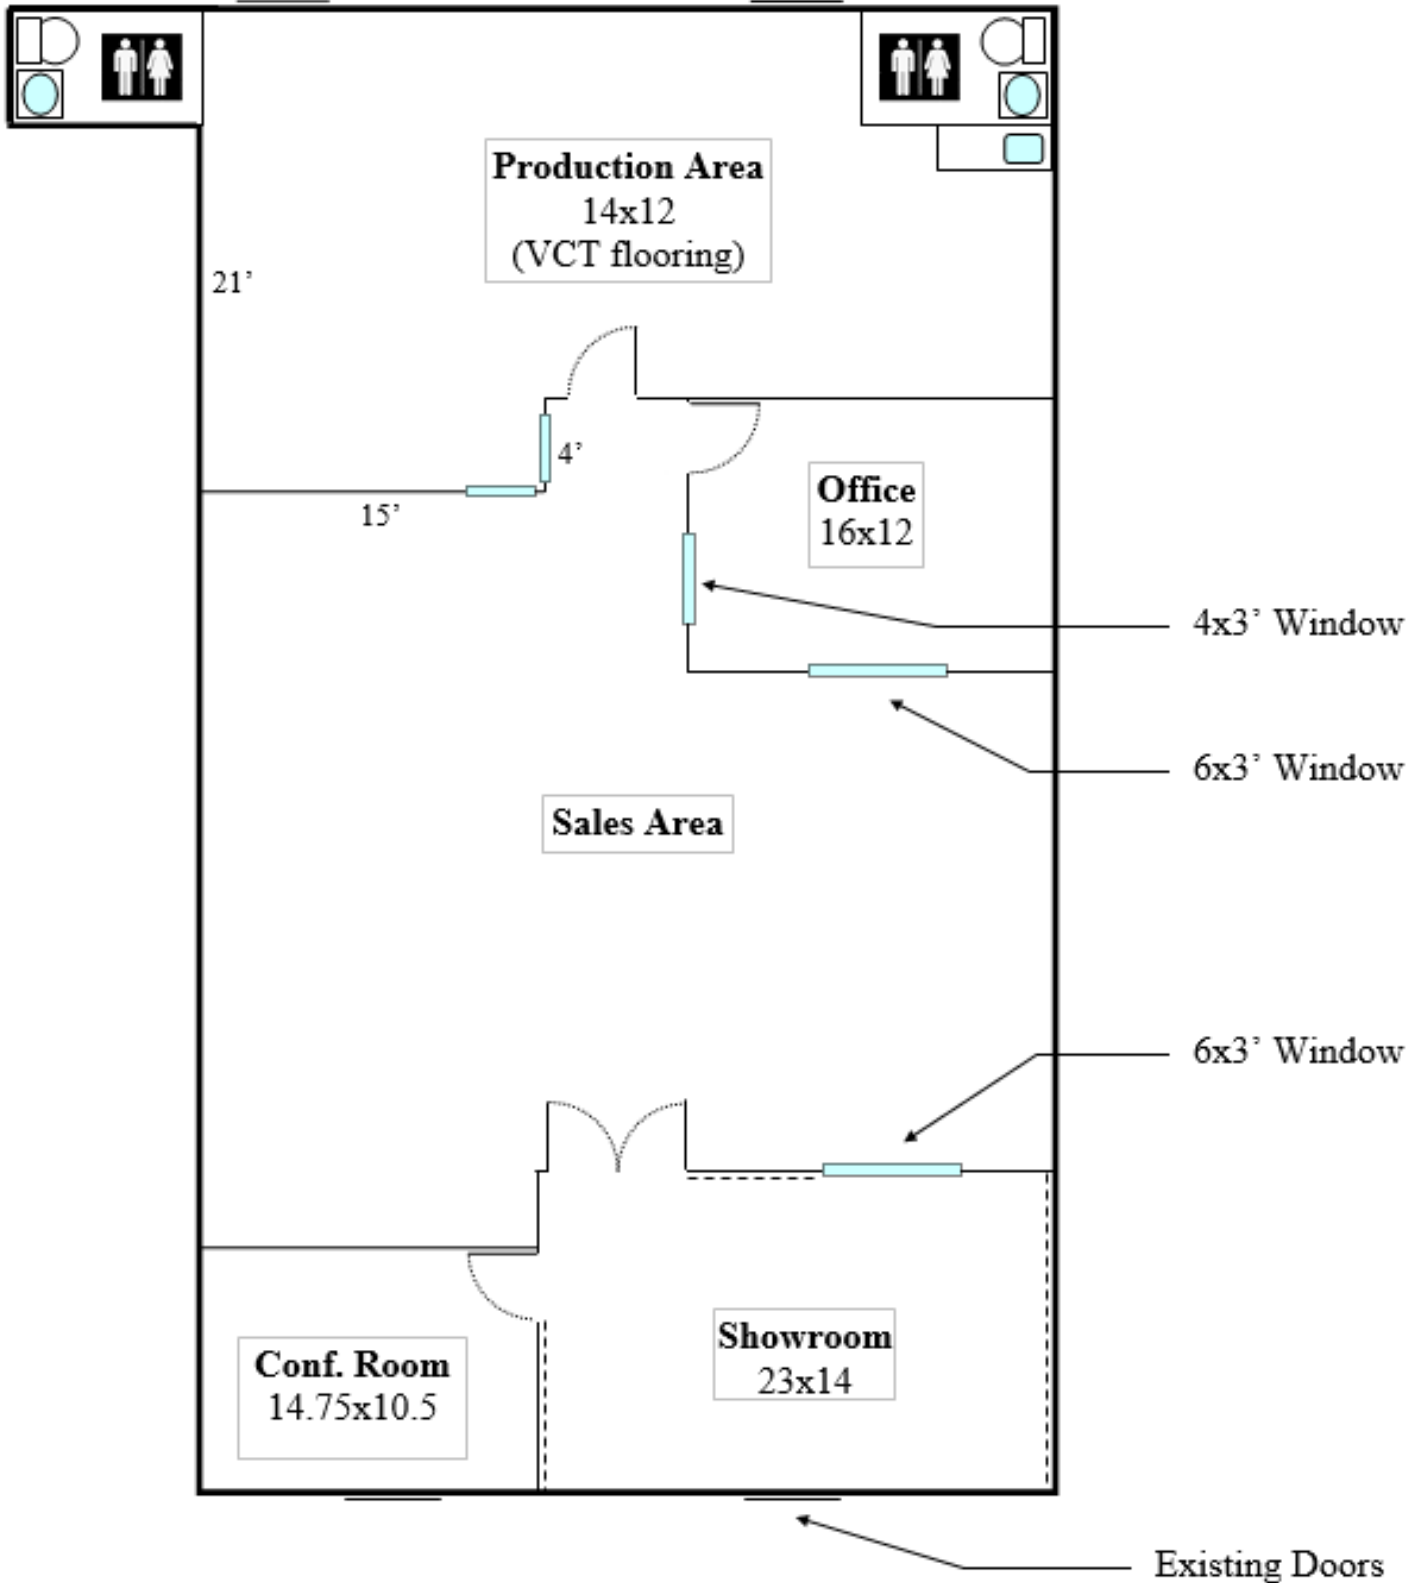

PLAZA 44

Suite 106

2,439 sq. ft.

Approximately to scale
All dimensions are approximate.

PLAZA 44

SITE PLAN